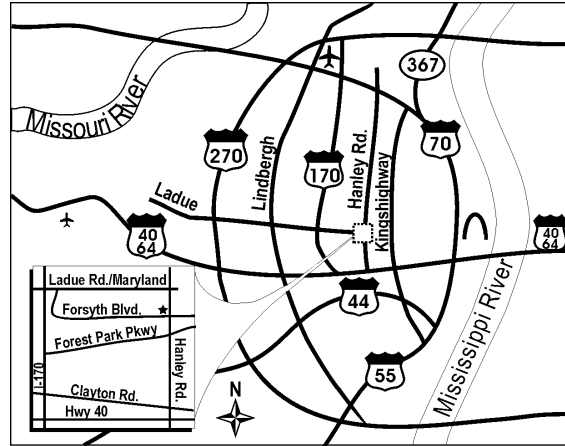

DIRECTIONS TO SAINT LOUIS CLUB

7701 FORSYTH BOULEVARD
 ST. LOUIS, MO 63105
 TELEPHONE: 314-726-1964
 FAX: 314-862-5528

FROM THE AIRPORT AND
 FROM ST. CHARLES
 Interstate 70 East
 Interstate 170 South
 Ladue Exit
 Right on Ladue, Ladue turns
 into Maryland
 Right on Hanley
 Go one block, turn right on Forsyth
 Underground parking entrance on
 Forsyth.

FROM WESTPORT
 Page East to Interstate 170 South
 Interstate 170 South
 Ladue Exit
 Right on Ladue, Ladue turns
 into Maryland
 Right on Hanley
 Go one block, turn right on Forsyth
 Underground parking entrance on
 Forsyth.

FROM DOWNTOWN
 Interstate 40 West
 Hanley Exit North (there is only one)
 Right on Hanley
 Continue to Forsyth (about 1.5 miles)
 Left on Forsyth, immediately in right
 hand lane while turning.
 Underground parking entrance on
 Forsyth.